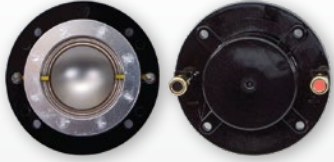

DIAPHRAM

$13,00

1.75" - 44 mm COMPRESSION
DRIVER-DIAPHRAGM

WS-3445T

Koli adedi: 100