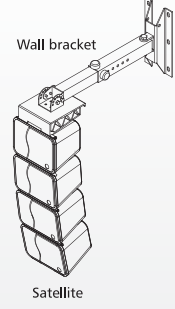

X3 BRACKET

Koli adedi: 1

ARA APARAT

\$40,00

(SOHO S12X SUB BASS İÇİN)

SOHO X3 ARRAY BRACKET

WALL ARRAY ASKI APARATI

\$145,00