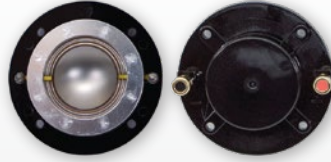

DIAPHRAM

$11,75

1.35" - 34 mm COMPRESSION
DRIVER-DIAPHRAGM